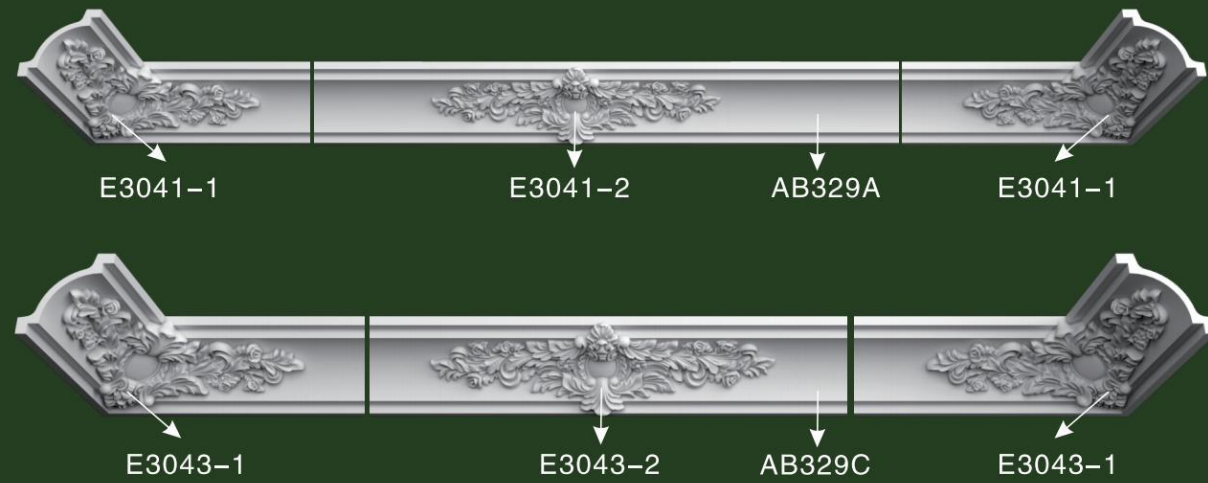

**AB325** size:240x20x15.5cm  
(94 1/2 " x7 7/8 " x6 1/8 " )

CARVED CORNER MOLDING

*Perfect*

**E3048** size:76x76x30cm  
(29 15/16 " x29 15/16 " x11 13/16 " )  
Rightness should lines:AB330A

**E3050** size:82x82x30cm  
(34 1/4 " x34 1/4 " x11 13/16 " )  
Rightness should lines:AB330A

**E3048-3** size:140x44x30cm  
(55 1/8"x17 5/16"x11 13/16")  
used to cover on:AB330A

**AB330A** size:240x30x30cm  
(94 1/2"x11 13/16"x11 13/16")

CARVED CORNER MOLDING

*Perfect*

**E3041-1**  
size:30.4x30.4x12cm  
(11 15/16 " x11 15/16 " x3 3/4 " )  
Rightness should lines:AB329A