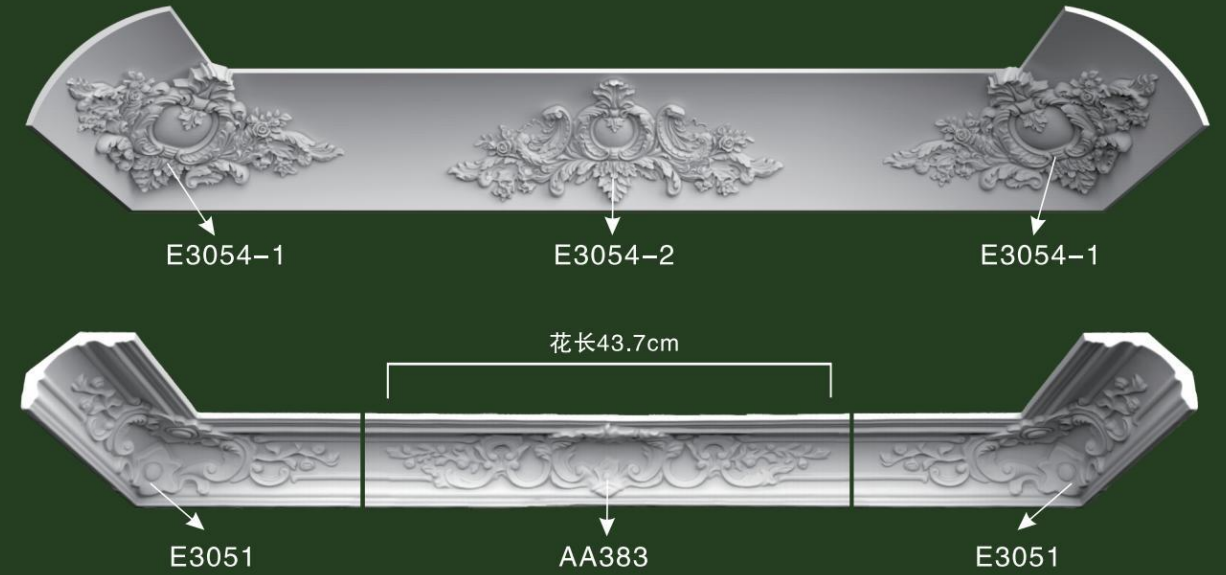

**AB128** size:244x17.2x18.2cm  
(96 1/16 " x6 3/4 " x7 3/16 " )

**AA110** size:244x12.5x12cm  
(96 1/16 " x4 15/16 " x4 3/4 " )

**AA109** size:244x17.2x18.2cm  
(96 1/16 " x6 3/4 " x7 3/16 " )

CARVED CORNER MOLDING

*Perfect*

**E3048-1** size:33.7x65x8cm  
(13 1/4 " x25 7/16 " x3 1/8 " )  
Rightness should lines:AB342

**E3048-2** size:33.7x118x8cm  
(13 1/4 " x42 1/2 " x3 1/8 " )  
Rightness should lines:AB342

**AB342** size:240x22x25.5cm  
(94 1/2 " x8 5/8 " x9 " )

**E3038** size:120x19.4x17.1cm  
(47 1/4 " x7 5/8 " x6 3/4 " )  
Used to cover on:AB311

**AB311** size:240x27x28cm  
(94 1/2 " x10 5/8 " x11 " )

CARVED CORNER MOLDING

*Perfect*

**E3054-2**  
size:115x48x36cm  
(45 1/4"x18 7/8"x14 1/8")  
For radius 37.6cm,face width is 52cm  
Camber of