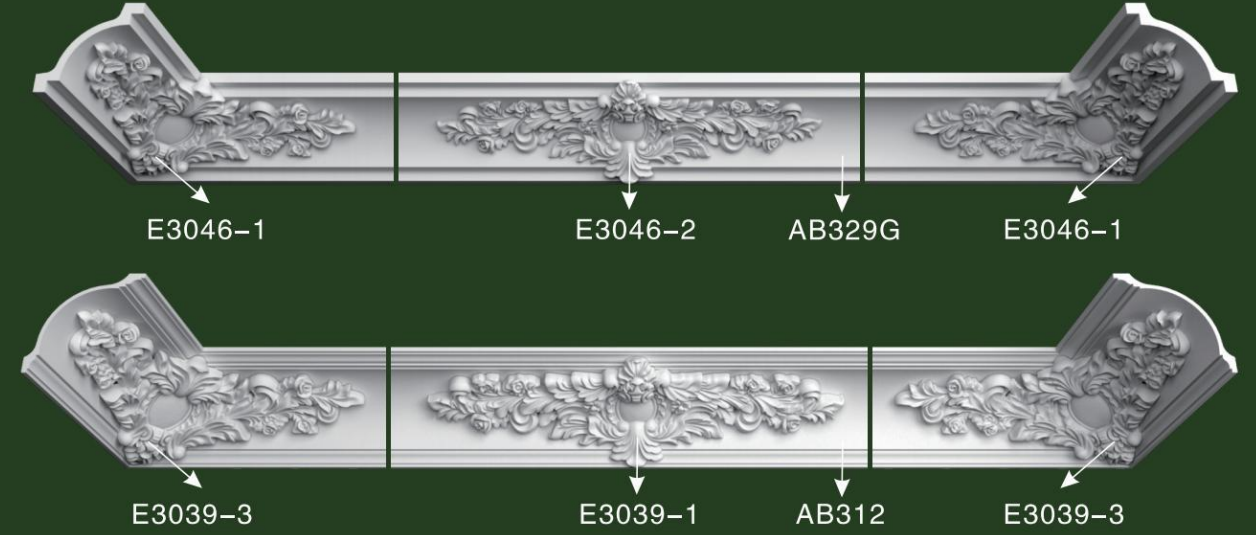

**E3043-2**  
size:22.5x71.4x5.4cm  
(8 1/16 " x27 5/8 " x2 1/16 " )  
Rightness should lines:AB329C

**AB329A** size:240x12x12cm  
(94 1/2 " x3 3/4 " x3 3/4 " )

**AB329C** size:240x16x16cm  
(94 1/2 " x6 5/16 " x6 5/16 " )

CARVED CORNER MOLDING

*Perfect*

**E3039-1**  
size:232x73x23cm  
(91 " x28 3/4 " x9 " )  
Used to cover on:AB312

**E3046-1**  
size:50.7x50.7x20cm  
(19 15/16 " x19 15/16 " x7 7/8 " )  
Rightness should lines:AB329G