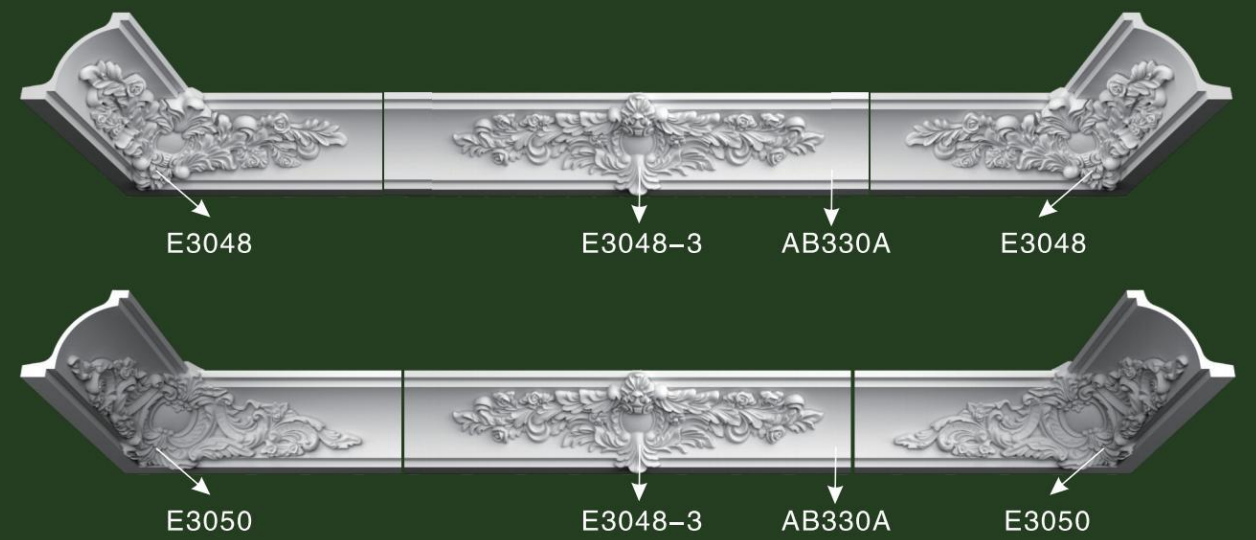

**AB331** size:240x8x8.9cm  
(94 1/2 " x3 1/8 " x3 1/2 " )

CARVED CORNER MOLDING

*Perfect*

**E3053-1**  
size:47.5x47.5x15cm  
(18 3/4 " x18 3/4 " x5 7/8 " )  
Rightness should lines:AB325A

**E3052-1**  
size:55x55x20cm  
(21 5/8 " x21 5/8 " x7 7/8 " )  
Rightness should lines:AB325

**E3053-2**  
size:18x76x15cm  
(7 1/16 " x29 7/8 " x5 7/8 " )  
Rightness should lines:AB325A

**E3052-2**  
size:23x91x20cm  
(9 1/16 " x35 13/16 " x7 7/8 " )  
Rightness should lines:AB325

**AB325A** size:240x15x13cm  
(94 1/2 " x5 7/8 " x5 1/8 " )

**AB325** size:240x20x15.5cm  
(94 1/2 " x7 7/8 " x6 1/8 " )

CARVED CORNER MOLDING

*Perfect*

**E3048** size:76x76x30cm  
(29 15/16 " x29 15/16 " x11 13/16 " )  
Rightness should lines:AB330A

**E3050** size:82x82x30cm  
(34 1/4 " x34 1/4 " x11 13/16 " )  
Rightness should lines:AB330A