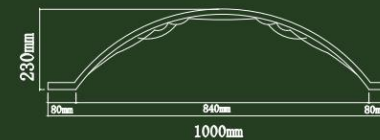

CEILING MEDALLIONS

Perfect

2500mm

B3135

CEILING MEDALLIONS

Perfect

B2056

Inside Diameter	Thick Inside	Outside Diameter	Thick outside	Edge width	Construction of opening
84cm (33 1/16 ")	20cm (7 7/8")	100cm (39 3/8")	23cm (9")	8cm (3 1/8")	90cm (35 3/8")